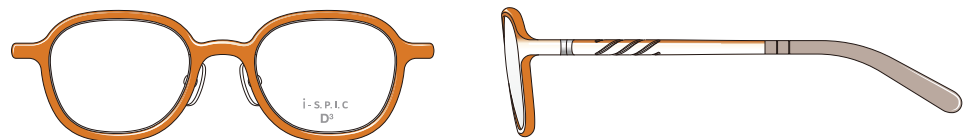

IS3D-100 series

Unisex style series with rather small sizes.

Metal wired temples or Spiral Resin temples can realize comfortable fitting.

IS3D-101
43□22-145

Round eye shape is suitable for wide range of users.

Trend Metal temples as Wired Beta Titanium can realize comfortable fitting.

IS3D-102
44□22-145

Crown Pant eye shape is trend shape as world wide.

IS3D-103
47□21-135

Square eye shape with rounded corner is suitable for wide range of users.

Spiral resin temples can disperse the power at 360 degree, and can realize comfortable fitting.

IS3D-104
50□18-135

Sports taste eye shape with characteristic shape of 3D Molding on front.

It is so interesting shape that 1 rope is connected into spiral, and hold lenses.
