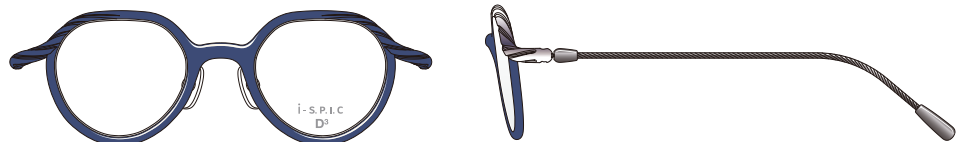

IS3D-100 series

Unisex style series with rather small sizes.

Metal wired temples or Spiral Resin temples can realize comfortable fitting.

IS3D-101
43□22-145

Round eye shape is suitable for wide range of users.

Trend Metal temples as Wired Beta Titanium can realize comfortable fitting.

IS3D-102
44□22-145

Crown Pant eye shape is trend shape as world wide.

IS3D-103
47□21-135

Square eye shape with rounded corner is suitable for wide range of users.

Spiral resin temples can disperse the power at 360 degree, and can realize comfortable fitting.

IS3D-104
50□18-135

Sports taste eye shape with characteristic shape of 3D Molding on front.

It is so interesting shape that 1 rope is connected into spiral, and hold lenses.
