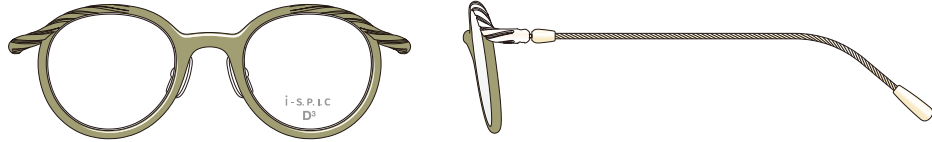

IS3D-100 series

Unisex style series with rather small sizes.

Metal wired temples or Spiral Resin temples can realize comfortable fitting.

IS3D-101
43□22-145

Round eye shape is suitable for wide range of users.

Trend Metal temples as Wired Beta Titanium can realize comfortable fitting.

IS3D-102
44□22-145

Crown Pant eye shape is trend shape as world wide.

IS3D-103
47□21-135

Square eye shape with rounded corner is suitable for wide range of users.

Spiral resin temples can disperse the power at 360 degree, and can realize comfortable fitting.

IS3D-104
50□18-135

Sports taste eye shape with characteristic shape of 3D Molding on front.

It is so interesting shape that 1 rope is connected into spiral, and hold lenses.
